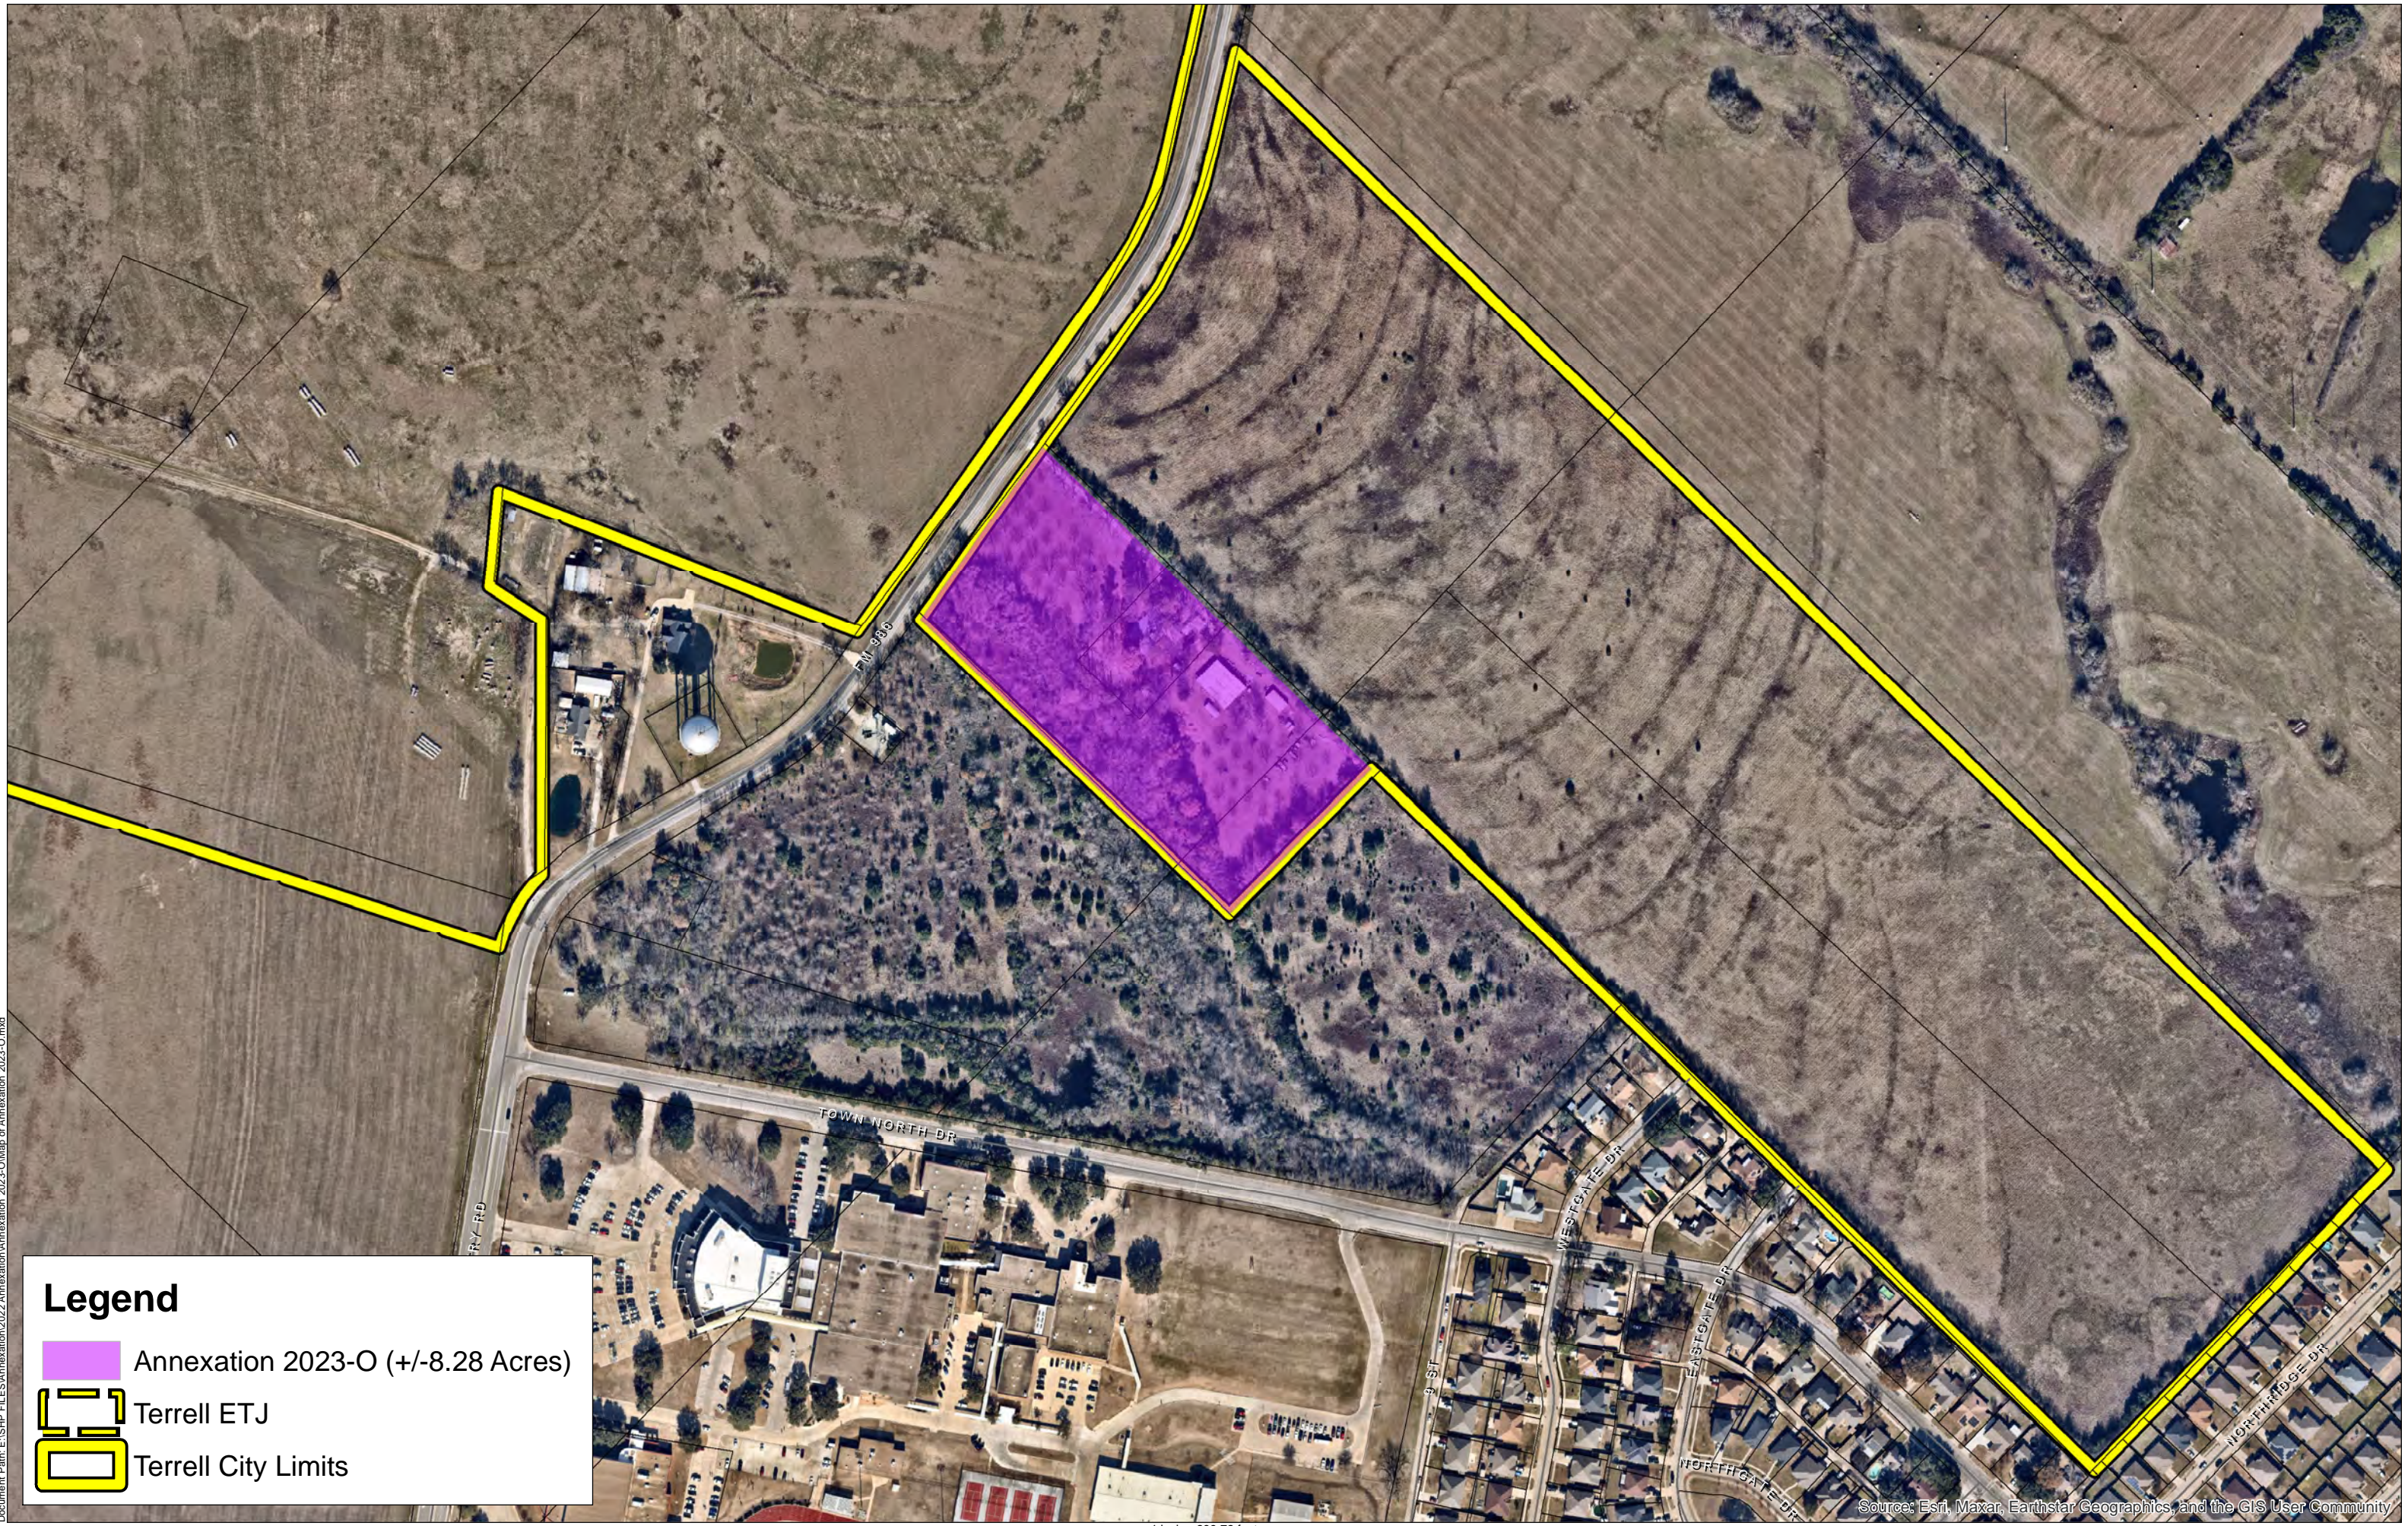

Document Path: E:\SHIP FILES\Annexation\2022 Annexation\Annexation 2023-O\Map of Annexation 2023-O.mxd

Legend

-  Annexation 2023-O (+/-8.28 Acres)
-  Terrell ETJ
-  Terrell City Limits

1 inch = 289.72 feet

Source: Esri, Maxar, Earthstar Geographics, and the GIS User Community