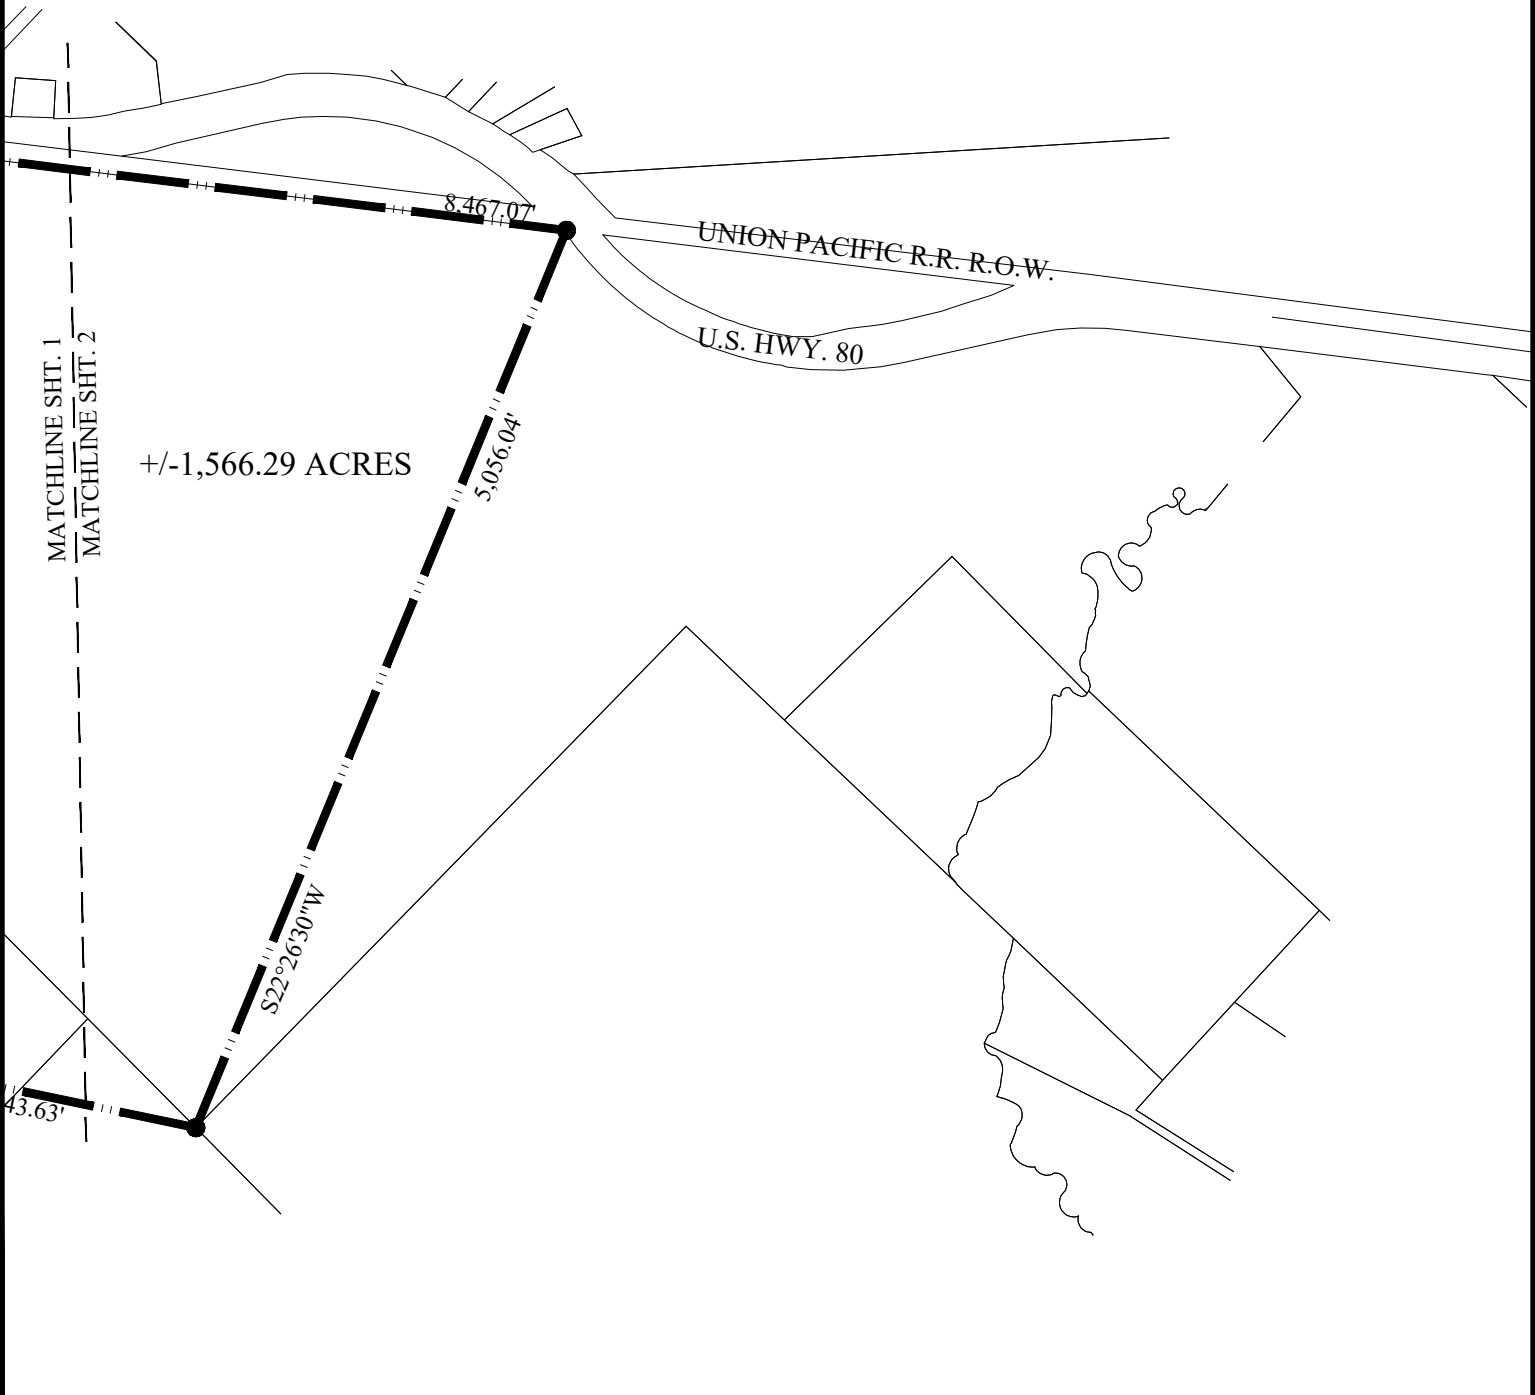

E:\SHP FILES\Annexation\2022 Annexation\2022 annexation boundaries.dwg, 1:1

CITY OF TERRELL

Exhibit "B"
 Annexation 2023-F
 +/-1,566.29 Acres
 Sheet 2 of 3

DATE: 4/05/2023
DRAWN: KW
CHECK:
REMARKS:
SCALE: 1"=1000'