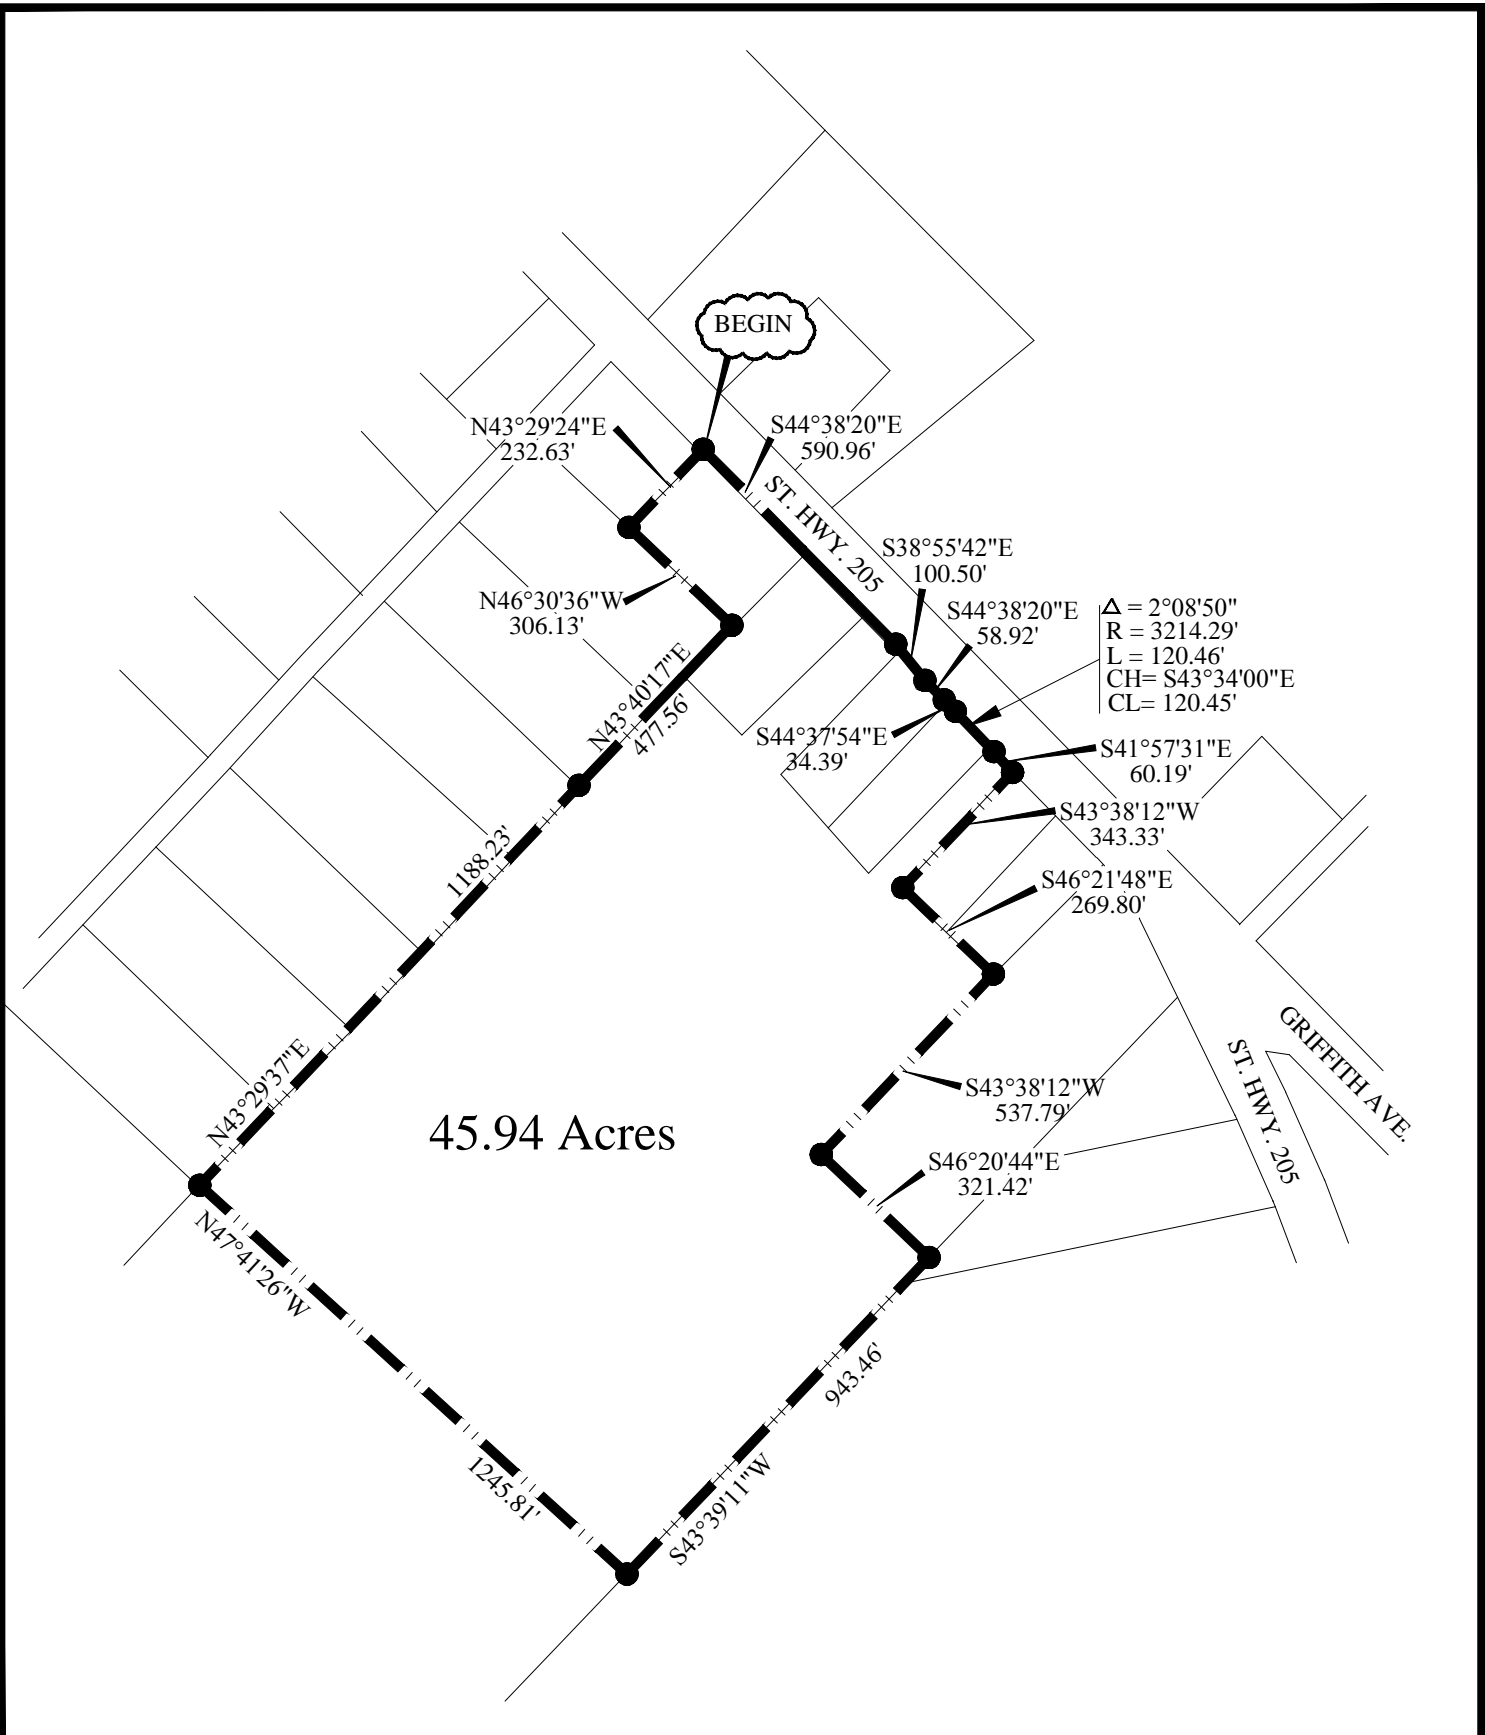

F:\SHIP FILES\Annexation\2016 NON-ANNEXATION PROPERTIES\Non-Annexation Exhibits.dwg 11/21/2016 11:32:03 AM 12 17891

CITY OF TERRELL

Ordinance # 2681
Exhibit "D"

DATE: 11/21/2016
DRAWN: KW
CHECK:
REMARKS: